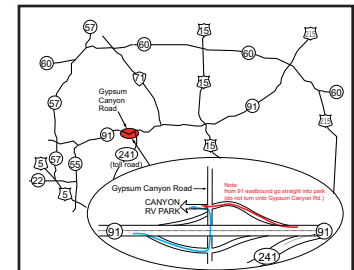

**Canyon RV Park
24001 Santa Ana Canyon Road
Anaheim, California 92808**

SHOW SECRETARY

Eileen A. Parr • 18780 Munsee Road, Apple Valley, CA 92307
Phone or Fax (760) 946-9048 • email: PARRKEES@mac.com
Emergency number (760) 617-6690